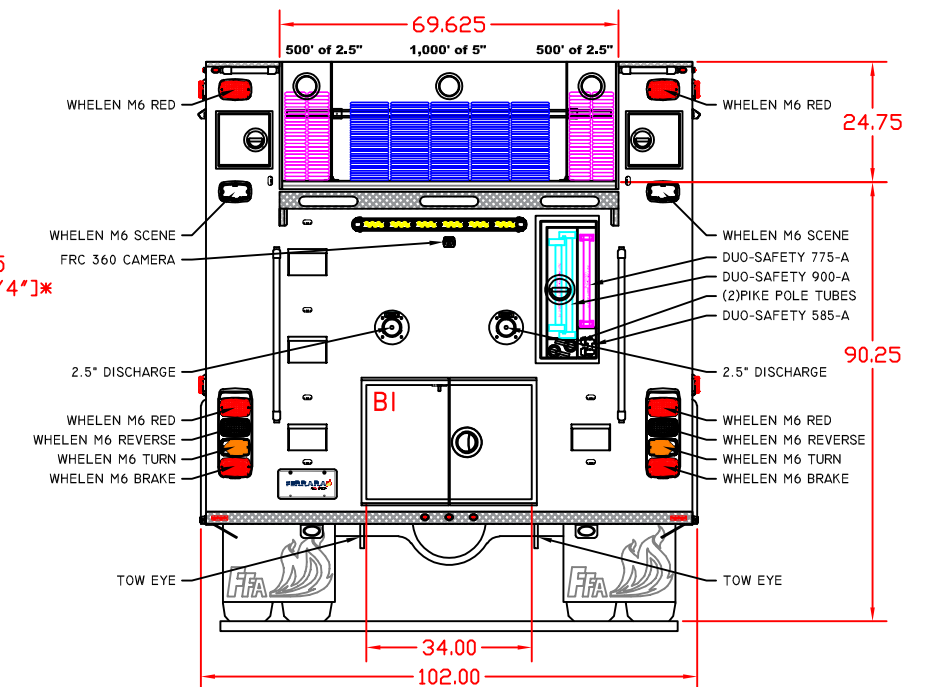

FERRARA 

REV GROUP

SAFETEK PROFIRE
JOB NO.: H6976-77

1,558 GPM (6,000 LPM) DARLEY LDM PUMP
1,000 GALLON WATER TANK
20 GALLON FOAM TANK

COMPARTMENT DIMENSIONS		
COMPT.	OPENING	INTERIOR
L1/R1	35.00W X 61.25H	41.5W X 70H X ^{15D UPPER} _{30.5D LOWER}
L2/R2	61.25W X 29.25H	67.75W X 38H X 15D
L3/R3	37.75W X 61.25H	44.25W X 70H X ^{15D UPPER} _{30.5D LOWER}
B1	34W X 23.50H	34W X 23.5H X 32D

11-04-2021 APPROVAL (JDF)

*HEIGHT COULD VARY +/- 2" BASED ON LOADING OF VEHICLE