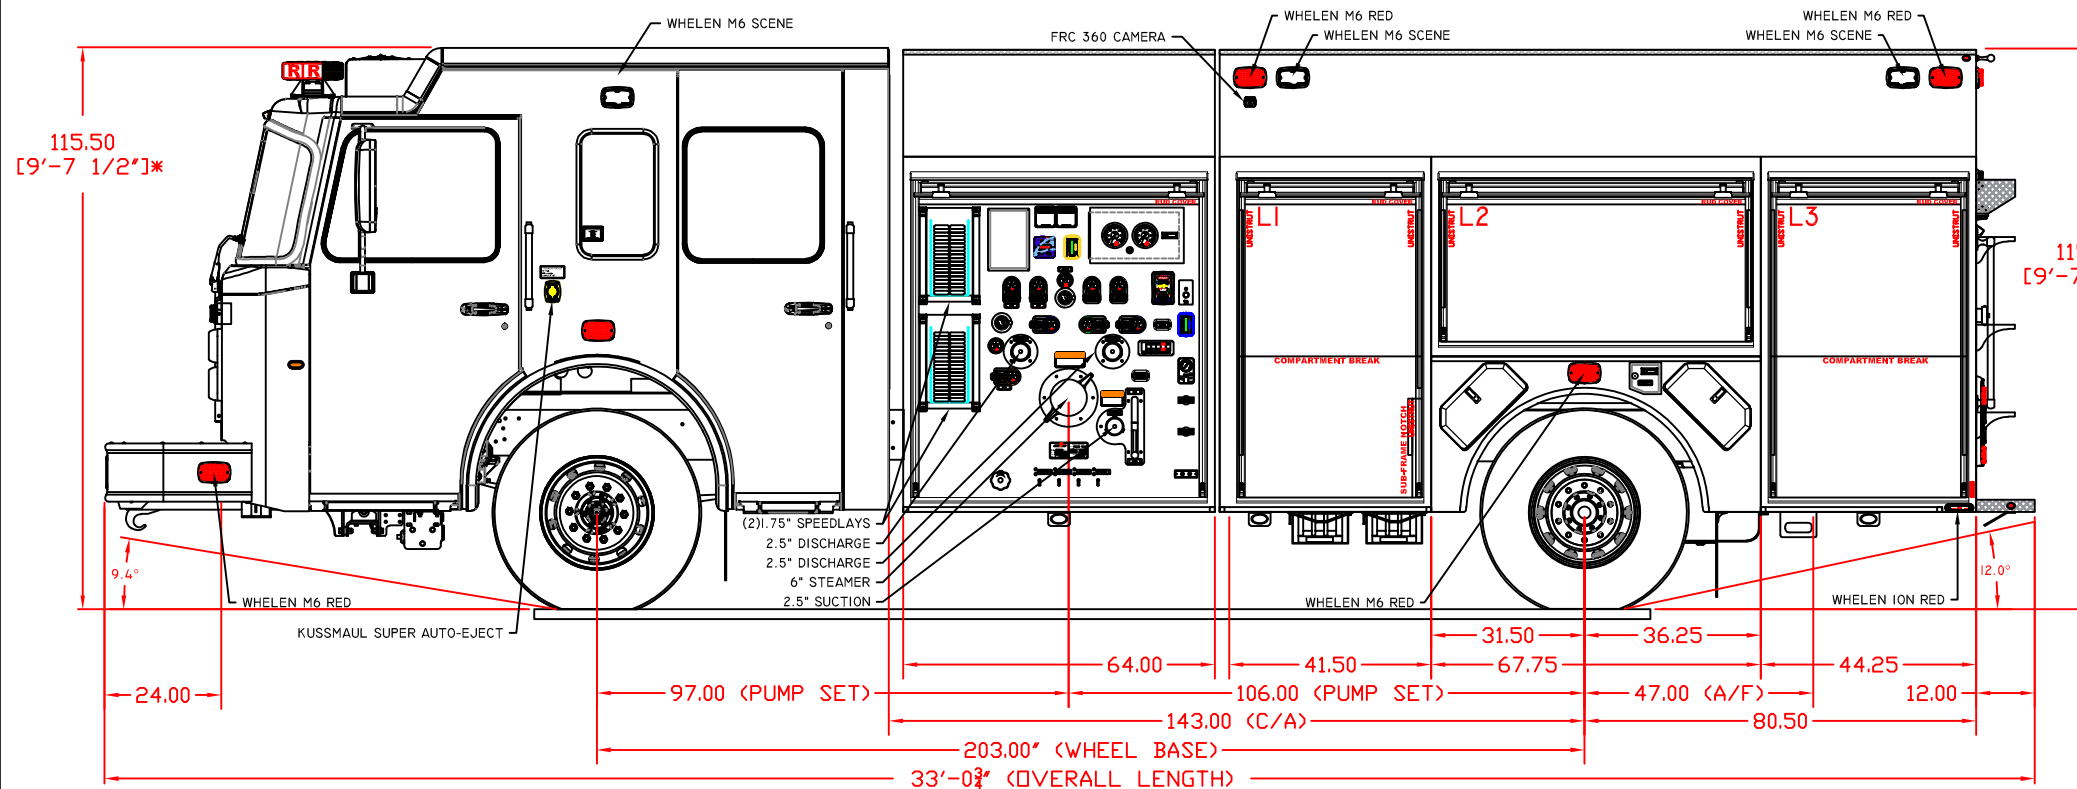

FERRARA 

REV GROUP

SAFETEK PROFIRE
JOB NO.: H6976-77

1,558 GPM (6,000 LPM) DARLEY LDM PUMP
1,000 GALLON WATER TANK
20 GALLON FOAM TANK

COMPARTMENT DIMENSIONS		
COMPT.	OPENING	INTERIOR
L1/R1	35.00W X 61.25H	41.5W X 70H X ^{15D UPPER} _{30.5D LOWER}
L2/R2	61.25W X 29.25H	67.75W X 38H X 15D
L3/R3	37.75W X 61.25H	44.25W X 70H X ^{15D UPPER} _{30.5D LOWER}
B1	34W X 23.50H	34W X 23.5H X 32D

11-04-2021 APPROVAL (JDF)

*HEIGHT COULD VARY +/- 2" BASED ON LOADING OF VEHICLE